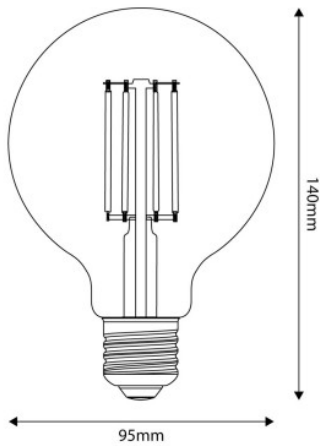

Data Sheet

Bulb Type: LED
Shape: Globe
Base: E27
Diameter: 95 mm
Length: 140 mm
Voltage: 220/240 V
Wattage: 7 W
Energy Class: E
Color Temperature: 2700 K
Lumen: 806 Lm
Dimmable: Yes

Our dimmable straight filament bulbs are capable of functioning with all trailing EDGE technology DIMMERS.

When choosing a dimmer: In addition to the user's maximum power consumption, the minimum power consumption should also be considered. If the regulated power is lower than the minimum specified power, the user may experience flickering and/or damage.

N03 - T03