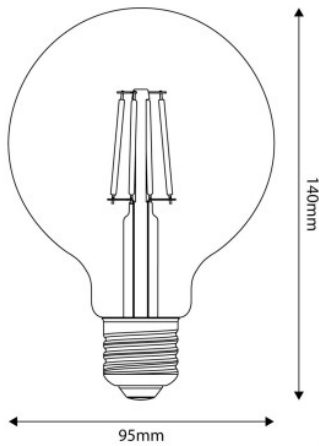

Reference: BB-M04
EAN13: 8050997700089

LED Milky Globe Light Bulb G95 4W 470Lm E27 2700K - M04

Description

Elegant, sophisticated design and white opalescent glass: a stunning light bulb to embellish any room, lights on or off. The G95 LED Globe light bulb is versatile and functional, the perfect choice for those looking for aesthetic lighting solutions without having to compromise on energy efficiency.

What makes the M04 light bulb so special?

With a 4W consumption and 470Lm brightness, the G95 M04 LED Milky light bulb is the perfect choice for a laid-back atmosphere both in commercial and residential settings. On top of that this product also boasts good colour rendition, even lighting distribution and an E27 fitting, compatible with most lamp holders on the market.

Data Sheet

Light bulb type: LED
 Shape: globe
 Fitting: E27
 Diameter: 95 mm
 Length: 140 mm
 Volt: 220/240 V
 Watt: 4 W
 Energy class: E
 Light colour: 2700 K
 Lumen: 470 Lm
 Dimmable: No

E04 - M04