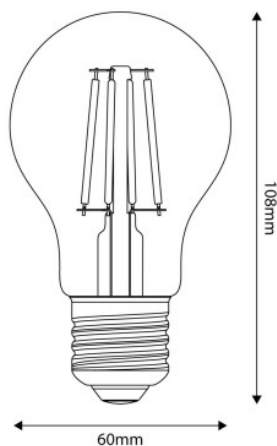

What characteristics does the M02 light bulb have?

The A60 M02 LED Milky Drop light bulb was designed both to guarantee good colour rendition and uniform lighting distribution. The 4W consumption ensures a 470Lm brightness, providing stunning illumination for both residential and commercial settings. The E27 fitting also makes the product compatible with most standard lamp holders.

Data Sheet

Light bulb type: LED
 Shape: drop
 Fitting: E27
 Diameter: 60 mm
 Length: 108 mm
 Volt: 220/240 V
 Watt: 4 W
 Energy class: E
 Light colour: 2700 K
 Lumen: 470 Lm
 Dimmable: No

E02 - M02