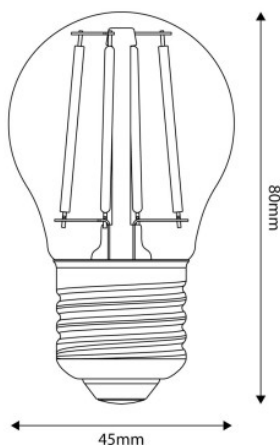

What are the characteristics of this light bulb?

The G45 M01 LED Milky Mini Globe light bulb was designed to guarantee good colour rendition and even light distribution. Thanks to the 4W consumption which ensures a 470Lm brightness, you'll have gorgeous illumination in any context, both domestic and commercial. The E27 fitting also makes it compatible with most standard lamp holders.

## Data Sheet

Light bulb type: LED  
 Shape: mini globe  
 Fitting: E27  
 Diameter: 45 mm  
 Length: 80 mm  
 Volt: 220/240 V  
 Watt: 4 W  
 Energy class: E  
 Light colour: 2700 K  
 Lumen: 470 Lm  
 Dimmable: No