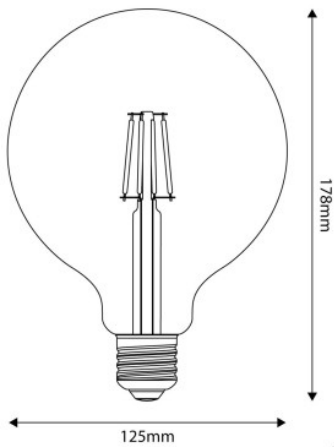

Reference: BB-E05
EAN13: 8050997700041

LED Clear Globe Light Bulb G125 4W 470Lm E27 2700K - E05

Description

Light up your world with the E05 globe G125 4W 470Lm E27 2700K. Timeless design and warm lighting are the main features of this LED light bulb with clear glass, perfect to create a welcoming atmosphere in any space.

What are the characteristics of this lamp?

The E05 light bulb boasts a 4-watt power output and guarantees a brightness of 470 lumen, perfect for soothing and warm 2700K lighting. The E27 fitting makes it compatible with most lamp holders, making the installation and replacement process simple and straightforward.

Data Sheet

Light bulb type: LED
 Shape: globe
 Fitting: E27
 Diameter: 125 mm
 Length: 178 mm
 Volt: 220/240 V
 Watt: 4 W
 Energy class: E
 Light colour: 2700 K
 Lumen: 470 Lm
 Dimmable: No

E05 - M05