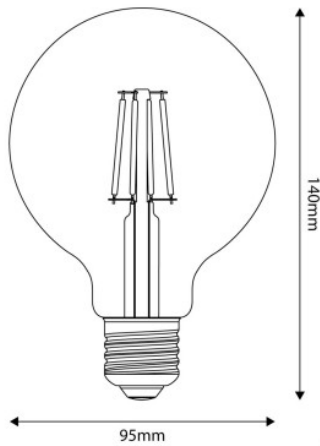

What are the main characteristics of this light bulb?

The E04 light bulb has a 4-watt power output and guarantees a brightness of 470 lumen, whilst also providing a soothing and warm 2700K lighting. The E27 fitting makes the product compatible with most standard lamp holders, making the installation simple and straightforward.

## Data Sheet

Light bulb type: LED  
 Shape: globe  
 Fitting: E27  
 Diameter: 95 mm  
 Length: 140 mm  
 Volt: 220/240 V  
 Watt: 4 W  
 Energy class: E  
 Light colour: 2700 K  
 Lumen: 470 Lm  
 Dimmable: No