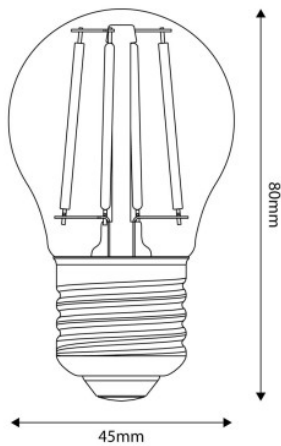

Reference: BB-E01
EAN13: 8050997700003

LED Clear Mini Globe Light Bulb G45 4W 470Lm E27 2700K - E01

Description

Choosing the LED E01 light bulb means illuminating your surroundings in a tasteful manner using energy saving technology. This LED light bulb, with mini globe shape and clear glass, brings the perfect glow for a warm, welcoming atmosphere.

What are the main characteristics of this light bulb?

The E01 LED light bulb has a 4-watt power output and guarantees a brightness of 470 lumen. It also provides a 2700K warm lighting which makes any room's atmosphere warm and soothing. The E27 fitting makes the product compatible with the majority of lamp holders, allowing you to simply replace old light bulbs without any complication.

Where to install the light bulb

Whether you're illuminating your living room, bedroom or study, the E01 LED Clear Mini Globe G45 light bulb perfectly complements any space. Add a sprinkle of innovation and flair to your desk lamp or by your bedside table with this LED light bulb perfected by its compact design and clear finish. Additionally, you can choose to use these light bulbs to create charming string lights.

The E01 LED Clear Mini Globe G45 4W 470Lm E27 2700K light bulb is the perfect blend between energy efficiency, appealing design and strong illumination, with a good price/quality ratio.

Data Sheet

Light bulb type: LED
 Shape: mini globe
 Fitting: E27
 Diameter: 45 mm
 Length: 80 mm
 Volt: 220/240 V
 Watt: 4 W
 Energy class: E
 Light colour: 2700 K
 Lumen: 470 Lm
 Dimmable: No