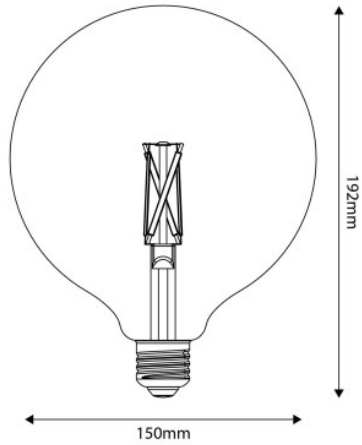

Finish

The bulb has a globe G125 shape with a porcelain-like glass finish that emits a uniform and even light. The opaque white glass finish creates a **soft and delicate light**, which makes the LED bulb E27 CRI 95 G125 particularly elegant, adding a touch of style to any environment in which it is installed. This bulb is also ideal for use in table lamps, chandeliers, and multiple pendant lamps.

Shape

Finally, the LED G125 bulb has an elegant and modern shape that fits perfectly with any type of decor.

Data Sheet

Light bulb type: LED

Shape: Globe

Fitting: E27

Diameter: 148 mm

Length: 210 mm

P05

- LED
- LED 7W = CLASSIC 30W
- Hg 0,0mg
- 330°
- 100% 0-10V
- E27
- 85.6% ENERGY
- ON/OFF ≥ 20000 TIMES
- Ra>95
- 15.000 h
- DIMMABLE existing edge

ENERGY

BEBULBS
P05

A
B
C
D
E
F
G

F

7 kWh/1000h

2019/2015