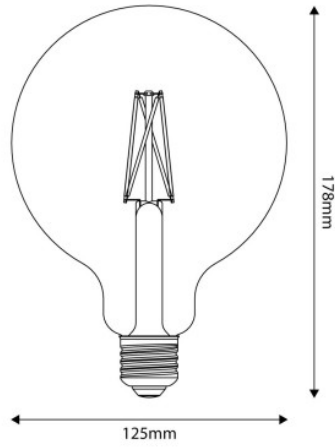

P04

125mm LED	LED 7W = CLASSIC 60W	Hg 0.0mg
330°	100% in 3"	E27
Ra >95	15000h	88% DIMMABLE

2700K 6500K
2700K

UV&TOP
Working Temperature: -20 ~ 40°C

ENERGY

BeBulbs
P04

A
B
C
D
E
F
G

7
kWh/1000h

3016/2015