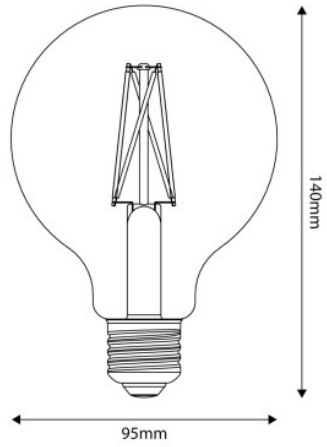

P03

4500lm LED 10000h	LED 7W = CLASSIC 60W	Hg 0.0mg
330°	100% in 0"	E27
Ra >95	15000h	88% efficient
2700K	2700K	RECYCLABLE TRAYING TOP

ENERGY

BeBulbs
P03

A
B
C
D
E
F
G

7 kWh/1000h

3019/2015
51002/6100