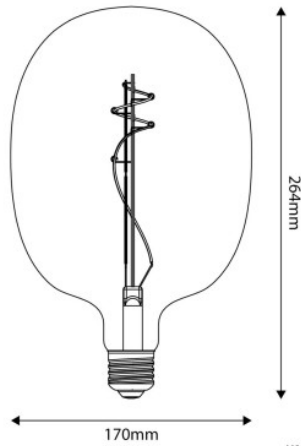

Reference: BB-H07
EAN13: 8057971910298

LED Smoky Light Bulb Ellipse 170 10W 470Lm E27 1800K Dimmable - H07

Description

Harmony and geometrical shapes: H07 Ellipse 170, a Bebulbs branded light bulb with high luminous flux. When it comes to LED light bulbs, Bebulbs always pushes the boundaries of design, for great quality and charm.

The smoky glass sets the perfect atmosphere for those who love subtle, soft lighting. Perfect for commercial or domestic use.

Data Sheet

Light bulb type: LED
Shape: Ellipse
Fitting: E27
Diameter: 170 mm
Length: 264 mm

Volt: 220/240V
 Watt: 10W
 Energy class: - / Decorative lamp
 Light colour: 1800 K
 Brightness: 470 Lm
 Dimmable: Yes

Dimmable with led dimmer IGBT.

To choose your dimmer: for your dimmer consider both maximum and minimum power threshold, because when the regulated power is lower than the minimum rating, the Light bulb can flicker and / or be damaged.