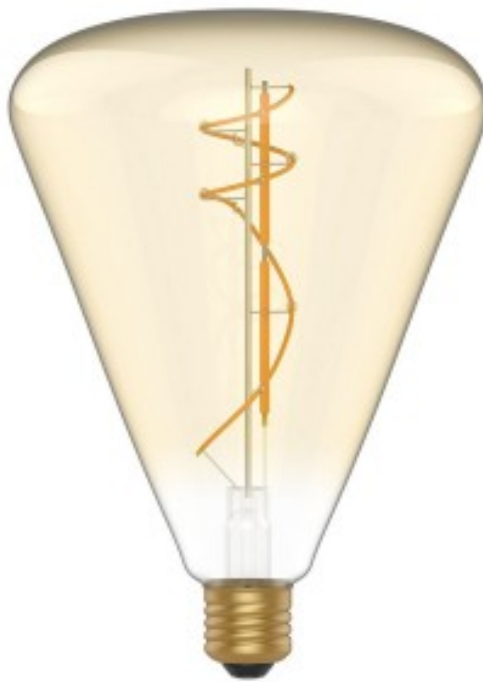

Reference: BB-H06
EAN13: 8057971910281

LED Golden Light Bulb Cone 140 8,5W 806Lm E27 2200K Dimmable - H06

Description

H06 Cone 140 is an innovative light bulb with conical shape that merges the beauty of geometrical shapes with a double filament: curved for a fun, remarkable grace and straight for better light power.

The result is a Bebulbs branded unique product with high luminous flux. When it comes to LED light bulbs, Bebulbs always pushes the boundaries of design, for great quality and charm.

For a dimmable light bulb, with long-lasting, ample light emission (15.000 hours and 20.000 on/off cycles).

The golden-tinted glass adds grace and elegance to the light bulb, making it unique and very bright (806Lm). Perfect for any occasion, for commercial or domestic use.

Data Sheet

Light bulb type: LED

Shape: Cone

Fitting: E27

Diameter: 140 mm

Length: 200 mm

Volt: 220/240V
 Watt: 8,5W
 Energy class: F
 Light colour: 2200 K
 Brightness: 806 Lm
 Dimmable: Yes

Dimmable with led dimmer IGBT.

To choose your dimmer: for your dimmer consider both maximum and minimum power threshold, because when the regulated power is lower than the minimum rating, the Light bulb can flicker and / or be damaged.