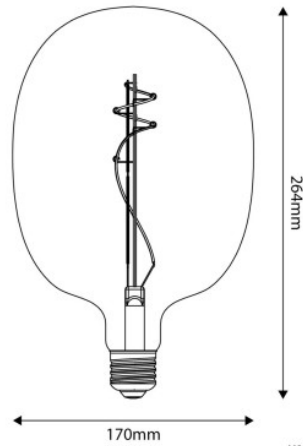

Volt: 220/240V
Watt: 10W
Energy class: E
Light colour: 2700 K
Brightness: 1100 Lm
Dimmable: Yes

Dimmable with led dimmer IGBT.

To choose your dimmer: for your dimmer consider both maximum and minimum power threshold, because when the regulated power is lower than the minimum rating, the Light bulb can flicker and / or be damaged.

H01 - H04 - H07