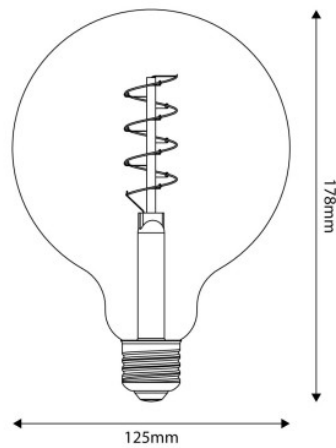

Fitting: E27
Diameter: 125 mm
Length: 178 mm
Volt: 220/240V
Watt: 4W
Energy class: - / Decorative lamp
Light colour: 1800 K
Brightness: 250 Lm
Dimmable: Yes

Dimmable with led dimmer IGBT.

To choose your dimmer: for your dimmer consider both maximum and minimum power threshold, because when the regulated power is lower than the minimum rating, the Light bulb can flicker and / or be damaged.