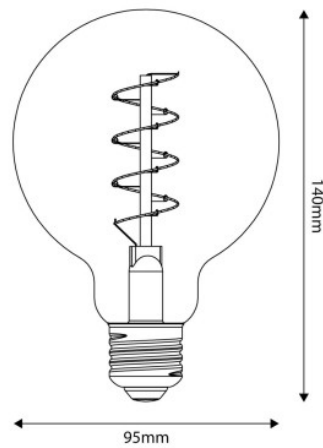

Fitting: E27
Diameter: 95 mm
Length: 140 mm
Volt: 220/240V
Watt: 4W
Energy class: - / Decorative lamp
Light colour: 1800 K
Brightness: 250 Lm
Dimmable: Yes

Dimmable with led dimmer IGBT.

To choose your dimmer: for your dimmer consider both maximum and minimum power threshold, because when the regulated power is lower than the minimum rating, the Light bulb can flicker and / or be damaged.

C06