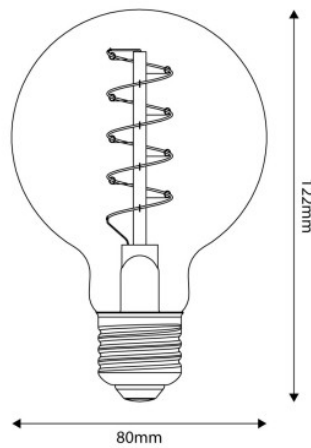

Fitting: E27
Diameter: 80 mm
Length: 122 mm
Volt: 220/240V
Watt: 4W
Energy class: - / Decorative lamp
Light colour: 1800 K
Brightness: 250 Lm
Dimmable: Yes

Dimmable with led dimmer IGBT.

To choose your dimmer: for your dimmer consider both maximum and minimum power threshold, because when the regulated power is lower than the minimum rating, the Light bulb can flicker and / or be damaged.

C05