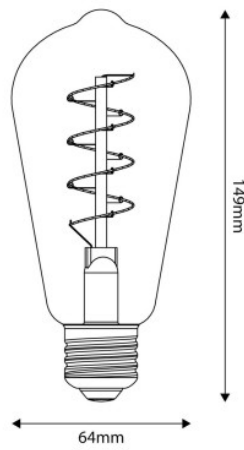

Shape: Edison
Fitting: E27
Diameter: 64 mm
Length: 140 mm
Volt: 220/240V
Watt: 4W
Energy class: - / Decorative lamp
Light colour: 1800 K
Brightness: 250 Lm
Dimmable: Yes

Dimmable with led dimmer IGBT.

To choose your dimmer: for your dimmer consider both maximum and minimum power threshold, because when the regulated power is lower than the minimum rating, the Light bulb can flicker and / or be damaged.

C04