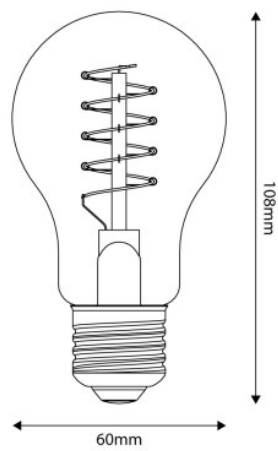

Diameter: 60 mm
Length: 108 mm
Volt: 220/240V
Watt: 4W
Energy class: - / Decorative lamp
Light colour: 1800 K
Brightness: 250 Lm
Dimmable: Yes

Dimmable with led dimmer IGBT.

To choose your dimmer: for your dimmer consider both maximum and minimum power threshold, because when the regulated power is lower than the minimum rating, the Light bulb can flicker and / or be damaged.

C03