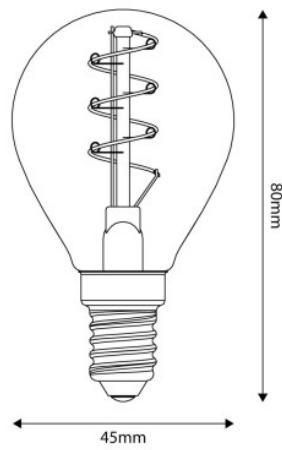

Shape: Mini Globe
Fitting: E14
Diameter: 45 mm
Length: 80 mm
Volt: 220/240V
Watt: 2,5W
Energy class: - / Decorative lamp
Light colour: 1800 K
Brightness: 136 Lm
Dimmable: Yes

Dimmable with led dimmer IGBT.

To choose your dimmer: for your user consider both maximum and minimum power threshold, because when the regulated power is lower than the minimum rating, the user can flicker and / or be damaged.

C02