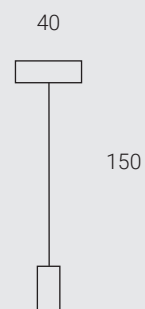

COD. Lamp.
700741.00A

4W 470LM
CRI95 2700K DIM

COD.
810223.00A

Pendel Elba Cri bianco
Elba pendel Cri white
LED SATELLITE CLEAR WHITE

COD. Lamp.
700739.00A

4W 470LM
CRI95 2700K DIM

COD.
810219.00A

Pendel Elba Cri nero
Elba pendel Cri black
LED SATELLITE CLEAR BLACK GOLD