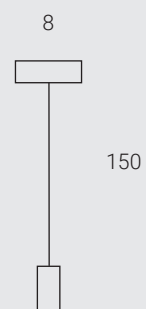

COD.
810264.00A

Pendel Elba Cri nero
Elba pendel Cri black
CONE 140X200 GOLD

COD.
810265.00A

Pendel Elba Cri nero
Elba pendel Cri black
CONE 140X200 SMOKY

COD. Lamp.
700452.00A

8,5W 806LM
CRI80 2200K DIM

COD. Lamp.
700435.00A

10W 470LM
CRI80 1800K DIM