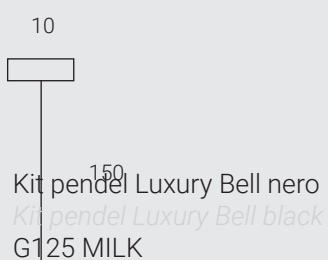

COD. Lamp.
700122.00A

11W 1521LM
CRI80 2700K DIM

COD.
810322.00A

Kit pendel Luxury Bell bianco
Kit pendel Luxury Bell white
G125 CARBON CROSS SPIRAL

COD. Lamp.
700432.00A

7W 640LM
CR180 2700K DIM

COD.
810325.00A