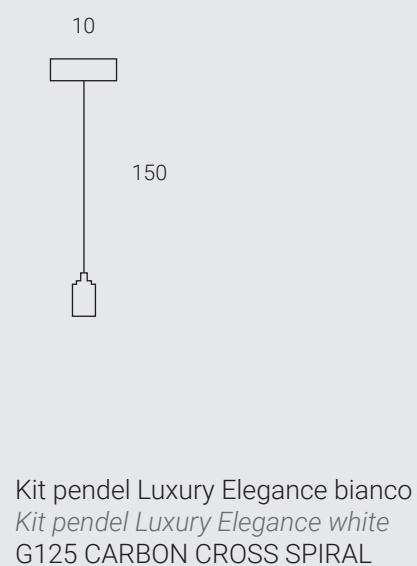

COD. Lamp.
700167.00A

11W 1521LM
CRI80 2700K DIM

COD.
810323.00A

Kit pendel Luxury Elegance bianco
Kit pendel Luxury Elegance white
G125 CLEAR

COD. Lamp.
700122.00A

11W 1521LM
CRI80 2700K DIM

COD.
810324.00A