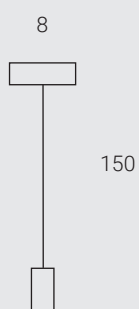

COD.
810255.00A Pendel Elba Cri ottone
Elba pendel Cri brass
ELLIPSE 220X235 GOLD

COD. Lamp.
700451.00A

8,5W 806LM
CRI80 2200K DIM