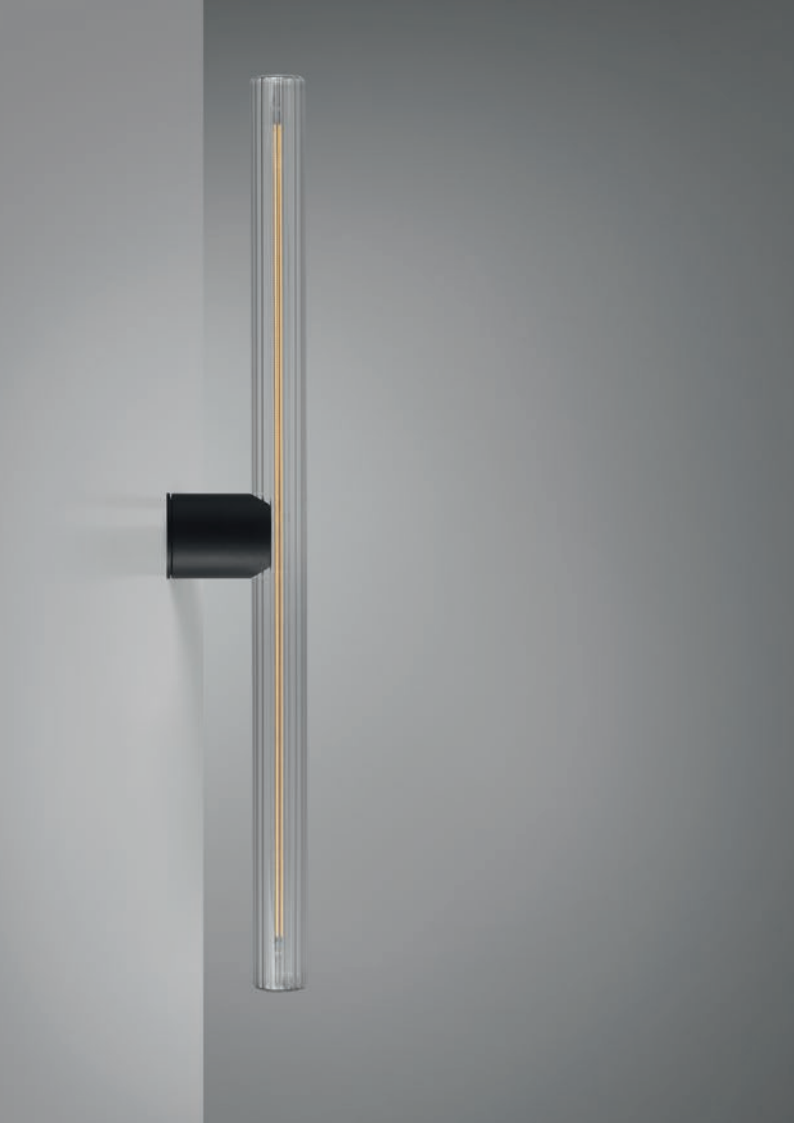

Essential wall and pendant composition. The lamp consists of a sleek cylindrical S14d lamp holder that allows for both vertical and pendant installation. The wall version has the great advantage of being IP44 rated, while the pendant version is designed to create a striking visual impact. Thanks to the linearity of the light emission typical of bulbs with central S14d attachment, the high color rendering, and the enhanced flux, in addition to the special glass finishes (transparent, porcelain effect, or striped transparent), make the product particularly suitable for enhancing the environment with a great scenic effect. The delicate reflections complete the product, making it very classy. It is possible to dim the light intensity with our dimmers or add our voice-controlled commands.