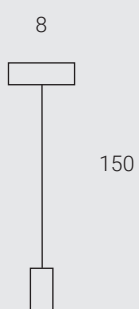

COD.

810261.00A

Pendel Elba Cri ottone
Elba pendel Cri brass
CONE 140X200 GOLD

COD. Lamp.
700452.00A

8,5W 806LM
CRI80 2200K DIM