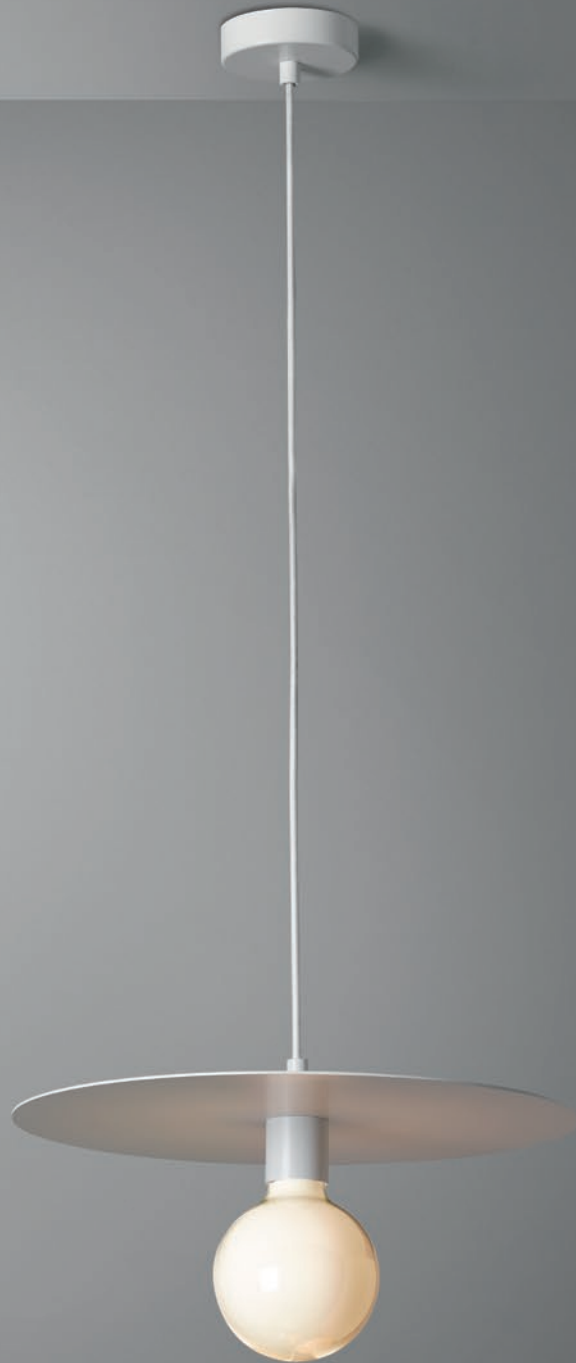

COD. Lamp.
700175.00A

7,5W 806LM
CRI80 2700K DIM

COD.
810059.00A

Pendel disco rame 40cm.
Pendel copper disk 40cm.
G125 TRA

COD. Lamp.
700122.00A

11W 1500LM
CRI80 2700K

COD.
810061.00A

Pendel disco bianco 40cm.
Pendel white disk 40cm.
G125 MILK