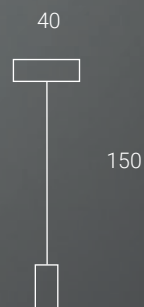

COD.
810007.00A

Kit rosone 5 cadute bianco/oro
Kit ceiling 5x white/gold
CRETA CORIANDOLI

COD. Lamp
700242.01A

2x6W 2x540LM
CRI90 2700K DIM

700270.00A

3x4W 3x150LM
450LM GREEN DIM