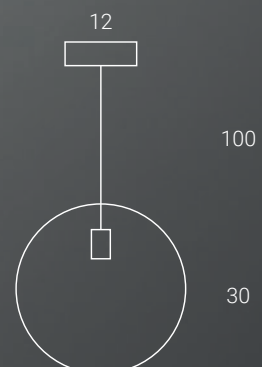

COD.
810045.00A

Pendel anello nero
Pendel ring black
G125 POR

COD. Lamp.
700249.01A

6W 540LM
CRI90 2700K