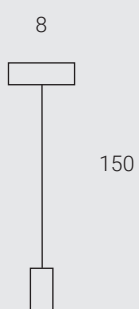

COD.
810108.00A

Pendel Elba Cri canna fucile
Elba pendel Cri gun metal grey
CRISTAL MOIRE 75X163 CLEAR

COD. Lamp.
700280.01A

6W 600LM
CRI90 2700K DIM