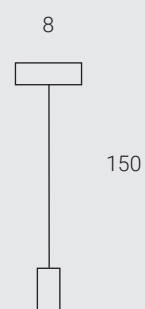

COD. Lamp.
700447.00A

10W 1100LM
CRI80 2700K DIM

COD.
810249.00A

Pendel Elba Cri ottone
Elba pendel Cri brass
ELLIPSE 170X264 GOLD

COD. Lamp.
700450.00A

8,5W 806LM
CRI80 2200K DIM

COD.
810250.00A

Pendel Elba Cri ottone
Elba pendel Cri brass
ELLIPSE 170X264 SMOKY