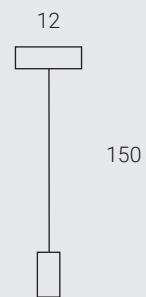

COD.
810059.00A

Pendel disco rame 40cm.
Pendel copper disk 40cm.
G125 TRA

COD. Lamp.
700122.00A

11W 1500LM
CRI80 2700K