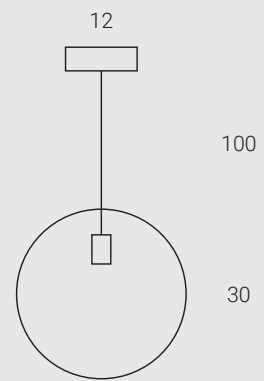

COD.
810046.00A Pendel anello nero
Pendel ring black
BELLALUCE