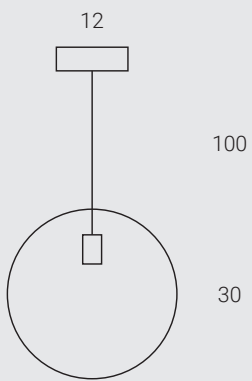

COD.
810044.00A Pendel anello nero
Pendel ring black
G125 MILK