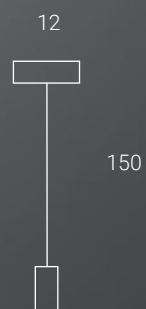

COD.
810317.00A

Kit pendel 3 cadute bianco
Kit pendel 3x white
G125 GLOBO MILK

COD. Lamp.
700167.00A

3x11W 3x1521LM
CRI80 2700K