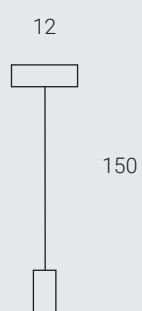

COD.
810318.00A

Kit grappolo 3 cadute nero
Kit cluster 3x black
G125 GLOBO CLEAR

COD. Lamp.
700122.00A

3x11W 3x1521LM
CRI80 2700K